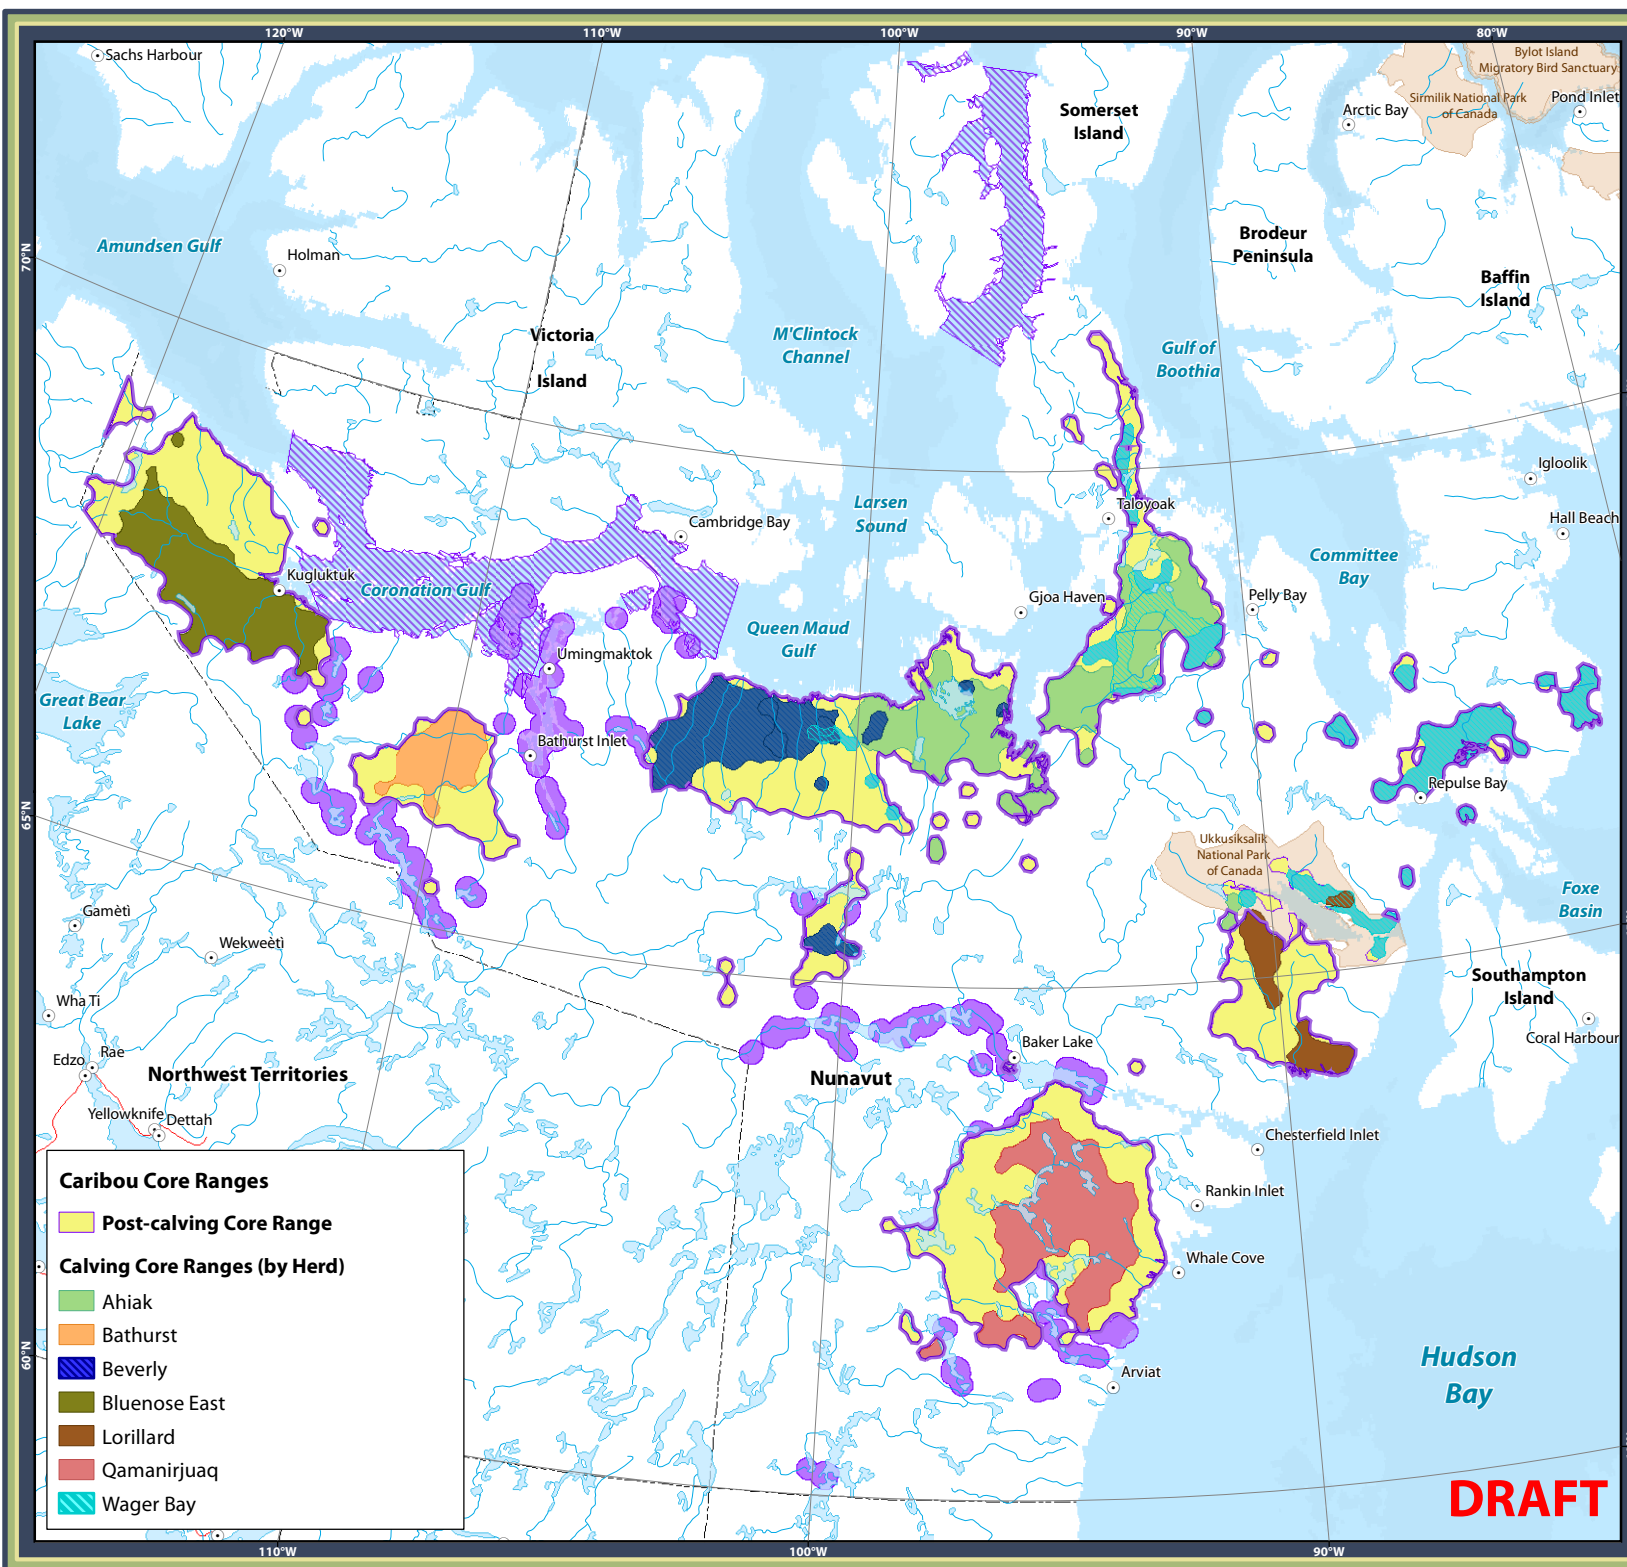

Figure  
**Caribou Calving and Post-calving Ranges in Nunavut**

**Legend**

- Community
- Road
- ~ River/Stream
- ☪ Lake
- Established Parks (Land Use Plan does not apply)

**NPC DNLUP Schedule A Land Use Designation**

- Valued Component Category and Designation Type
- Caribou Habitat Special Management Area Sea Ice Crossing
  - Caribou Habitat Protected Area Freshwater Crossing
  - Caribou Habitat Protected Area Calving/Post-Calving

**Projection:**  
 Canada Lambert Conformal Conic

**Data Sources:**  
 Nunavut Planning Commission, Government of Nunavut, Government of Northwest Territories, Natural Resources Canada, GeoBase®, National Topographic Database

December 21, 2016

**Caribou Core Ranges**

- Post-calving Core Range

**Calving Core Ranges (by Herd)**

- Ahiak
- Bathurst
- Beverly
- Bluenose East
- Lorillard
- Qamanirjuaq
- Wager Bay

**DRAFT**